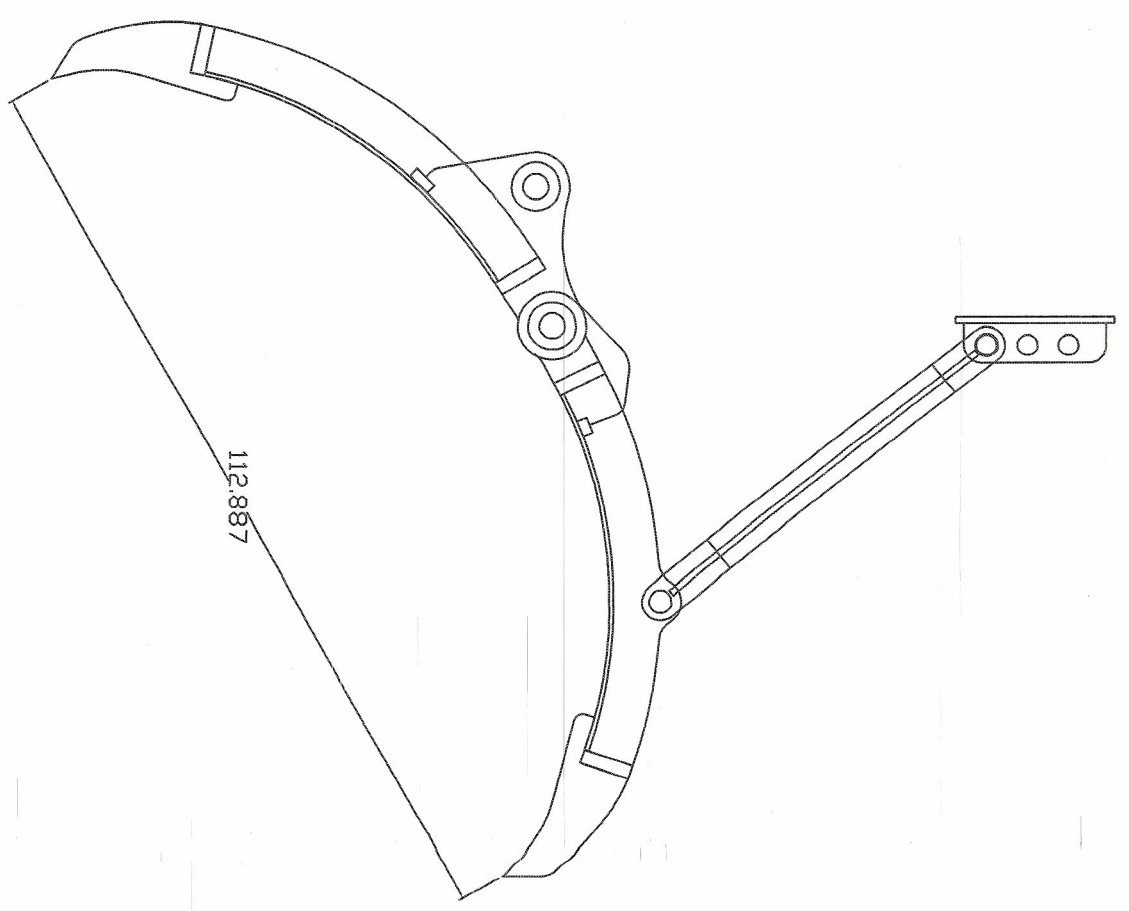

# GRAPPLE FOR 47K-62K

CAT 320B

MAINTAIN OUTSIDE DIMENSION  
SO HOOK-UP CAN BE FITTED