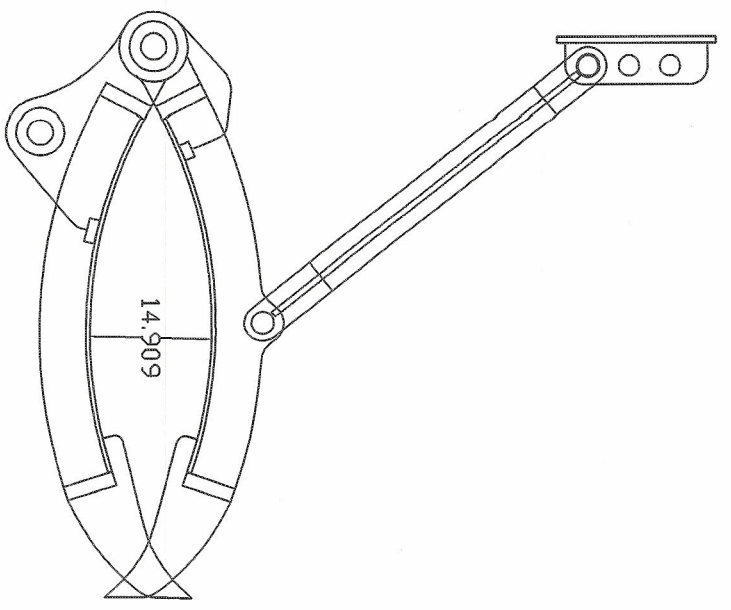

# GRAPPLE FOR 47K-62K

CAT 320B

MAINTAIN OUTSIDE DIMENSION  
SO HOOK-UP CAN BE FITTED