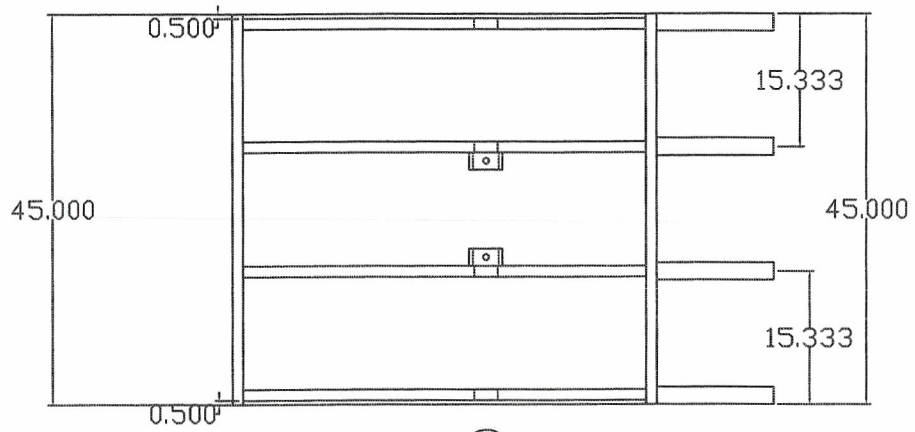

# GRAPPLE FOR 47K-62K

CAT 320B

MAINTAIN OUTSIDE DIMENSION  
SO HOOK-UP CAN BE FITTED