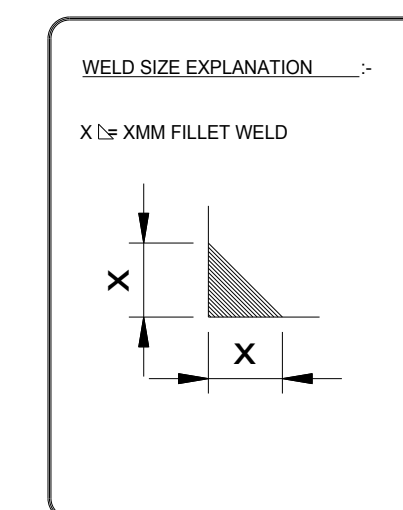

Ø 70 PIN BOOM BRACKET

ITEM	PART NUMBER	DESCRIPTION	QTY
1	GET500993020-0	BOOM BRACKET PIN	1
2		BOLT M16 X 150 LONG	3
3		WASHER M16 FLAT	3
4		NUT M16 NYLOC	3
5	GG-BKC87STRN115HDR	STRUT PIN	1
6	GG-BKC5086X70X46STSP	STRUT SPACER	2
7	GG-BKC87PPLC115HDR	LOCKING COLLAR	2
8		WASHER M20 FLAT	2
9		NUT M20 NYLOC	2
10		BOLT M20 X 210 LONG	2
11	GG-BKC87PN115HDR	MAIN PIVOT PIN	2
12		CIRCLIP 105 -1300 ANDERTON	1
13	GG-BKC87BU115HDR	PHOS BUSH	2
14		GREASE NIPPLE 1/8" BSP	4
15		SPHERICAL BEARING REF:- GE 70 ES	1

SCALE 0.215

DESCRIPTION				
115 HRD GRAPPLE				ISSUED
ST REFERENCE No				DRG SIZE
ST PART No				AO
DRAWN	DATE	CHECKED	DATE	SCALE
DAH	FEB 13	HSB	FEB 13	SEE DRG
TOTAL NUMBER OF SHEETS 5			THIS SHEET NO 2	