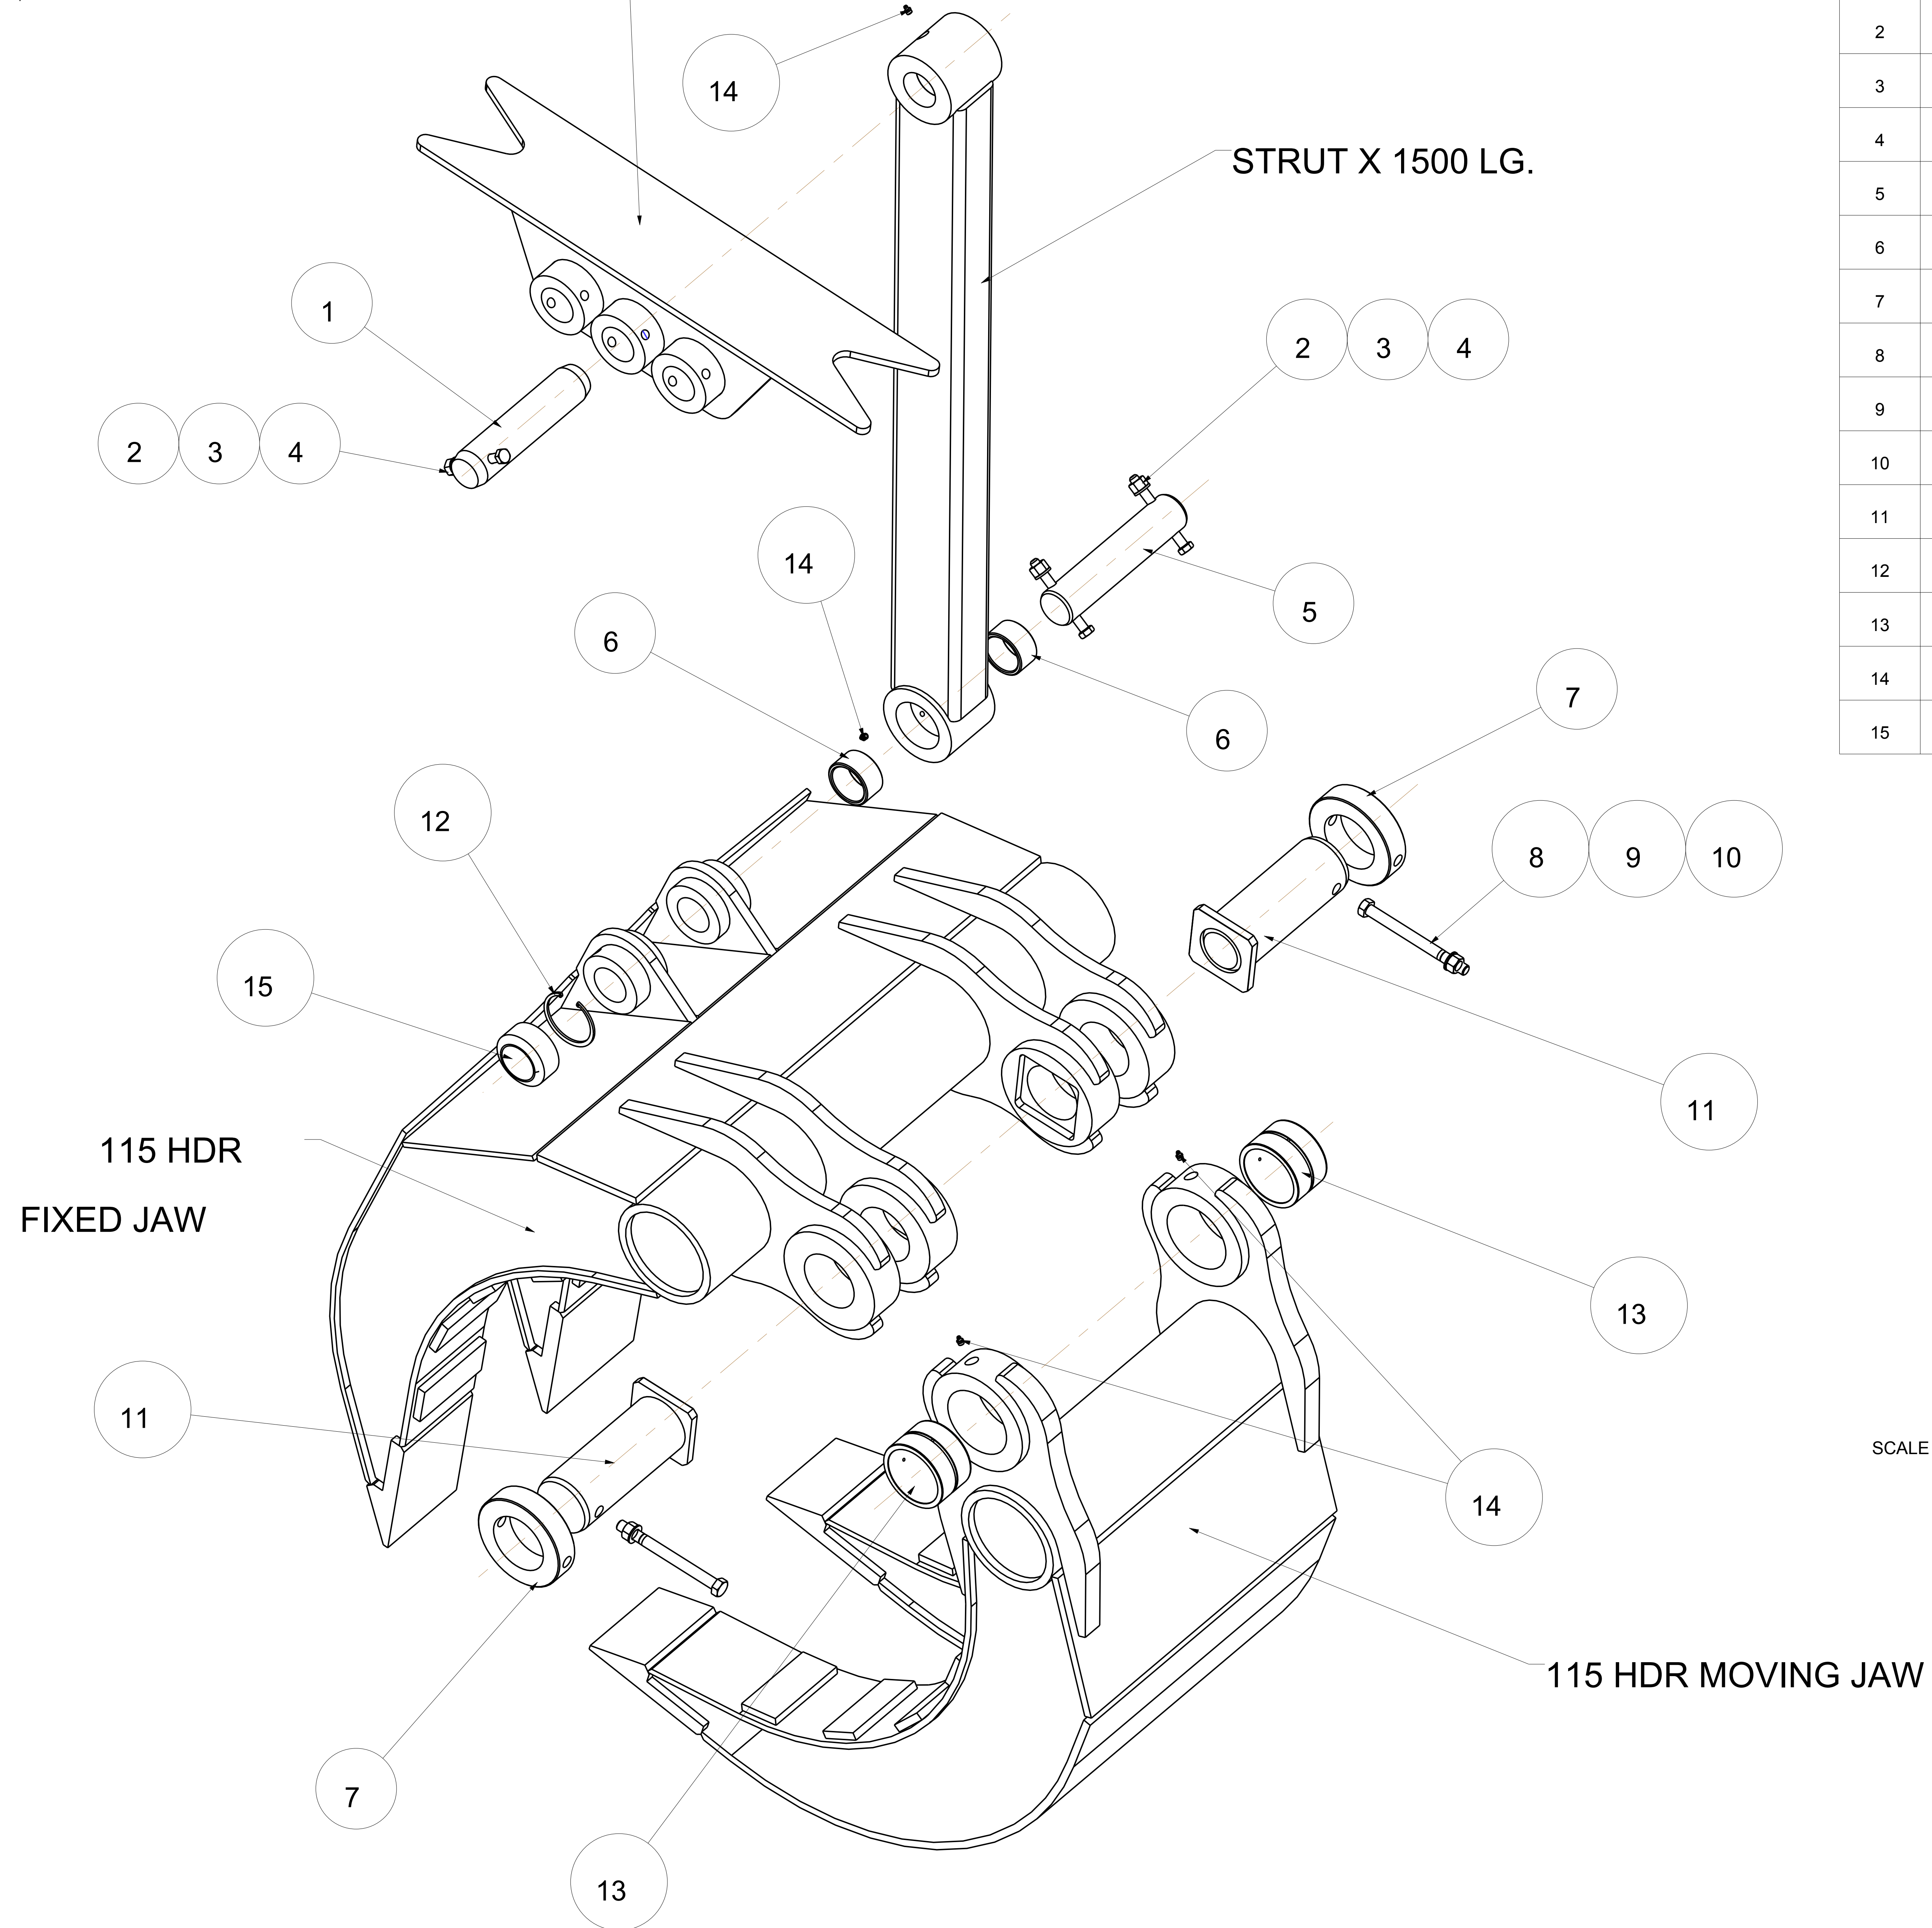

Ø 70 PIN BOOM BRACKET

ITEM	PART NUMBER	DESCRIPTION	QTY
1	GET500993020-0	BOOM BRACKET PIN	1
2		BOLT M16 X 150 LONG	3
3		WASHER M16 FLAT	3
4		NUT M16 NYLOC	3
5	GG-BKC87STRN115HDR	STRUT PIN	1
6	GG-BKC5086X70X46STSP	STRUT SPACER	2
7	GG-BKC87PPLC115HDR	LOCKING COLLAR	2
8		WASHER M20 FLAT	2
9		NUT M20 NYLOC	2
10		BOLT M20 X 210 LONG	2
11	GG-BKC87PN115HDR	MAIN PIVOT PIN	2
12		CIRCLIP 105 -1300 ANDERTON	1
13	GG-BKC87BU115HDR	PHOS BUSH	2
14		GREASE NIPPLE 1/8" BSP	4
15		SPHERICAL BEARING REF:- GE 70 ES	1

SCALE 0.215

DESCRIPTION				
115 HRD GRAPPLE				ISSUED
ST REFERENCE No				DRG SIZE
ST PART No				AO
DRAWN	DATE	CHECKED	DATE	SCALE
DAH	FEB 13	HSB	FEB 13	SEE DRG
TOTAL NUMBER OF SHEETS 5			THIS SHEET NO 2	